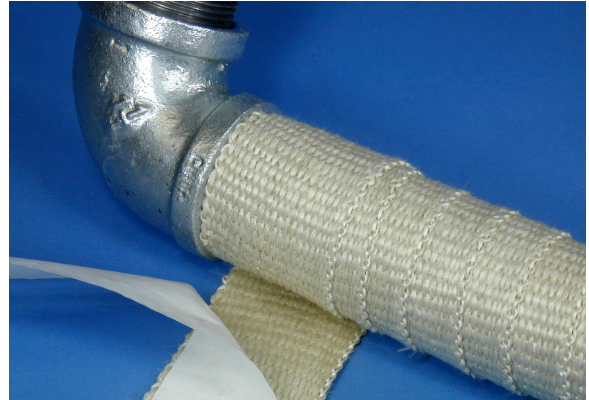

Sticky Tape

1500°F Highly Efficient

Thermally Insulating Woven Ceramic Tape

- *Just Press and Stick*
- *Wraps Around Pipes, Equipment, etc.*
- *Excellent Adhesion to Metals, Ceramics & Glass*
- *Great for Thermal & Electrical Insulation*

Introducing, Thermeez 397PS Sticky Tapes.

Highly Efficient, High Temperature, Thermally Insulating, Woven Ceramic Tape Backed with High Temperature, Pressure Sensitive Adhesive.

Makes a neat, uniform application. Eliminates the twisting, slipping and unwrapping that occurs with standard tapes.

No more time wasted aligning and rewrapping the tape. Just press and stick.

Thermeez 397PS is woven from durable, flexible, industrial grade ceramic fibers that have excellent chemical stability and resistance to thermal shock, corrosive attack and mechanical vibration and stress.

The adhesive backing is ideal for simplifying tape placement and installation. (Mechanical fastening or high temperature adhesive is required for applications above 400°F.)

Together the tape and the adhesive backing forms the ideal material for any thermal and electrical insulation application.